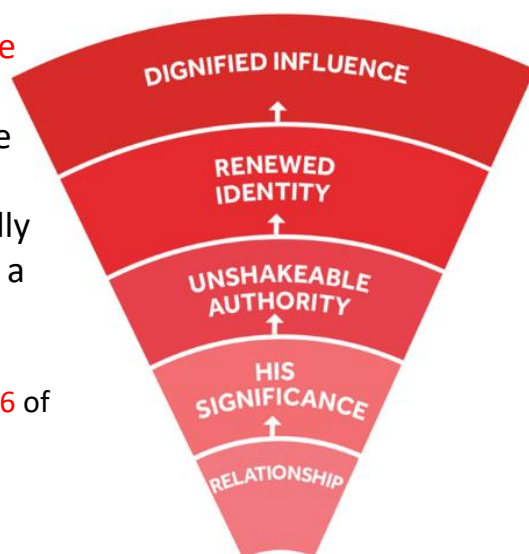

The pathway of authority

Becoming Sons and Daughters

When we learn how to unlock the **significance** of who Jesus has made us, we develop an **authority** that becomes unshaken by what we face. This gradually re-wires how we see ourselves and helps us step into our true Godly **identity**. This helps us assertively **influence** in a compelling, assured, dignified way.

For further information, see pages **35-41** and **115-126** of 'The Promise and how to live it.'

Application

NOTICE

As you prioritise time reading the bible this week, ask God to reveal a deeper sense of who He is. Search scripture with the intention of deepening your appreciation of His character and ways. Notice times where you feel intimidated or daunted by what is before you.

INVITE

Spend time communing with God, speaking to Him about what He is revealing. Ask Him to speak deeply about how He sees you, and invite Holy Spirit to gradually re-wire how you see yourself.

RECEIVE

Consider a current situation that may shake you. Ask Him to pour courage into you for what lay ahead. Memorise scripture that re-enforces your Godly position of authority. Breathe this in deeply and keep reminding yourself who you are in Christ.

© 2019 Fruit Ministries

'You, dear children, are from God and have overcome them, because the one who is in you is greater than the one who is in the world.'

1 John 4:4 NIV